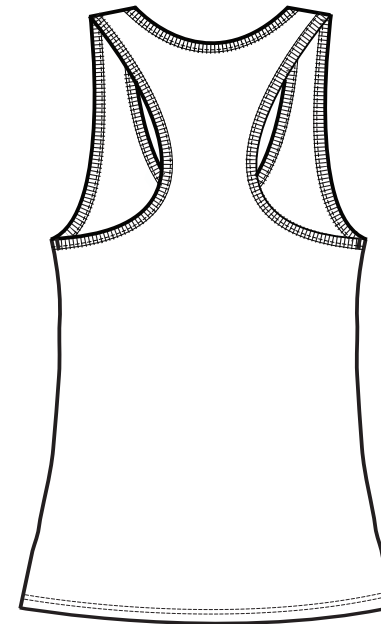

FRONT

BACK

SIZES		XS	S	M	L	XL
A	Half Chest 2,5cm below armhole	36,5	39	42	45	48
B	Body Length (from HPS)	62	64	66	68	69