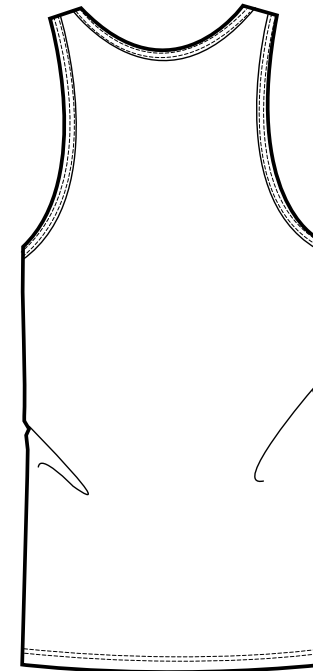

FRONT

BACK

SIZES	S	M	L	XL	XXL
A Half Chest 2,5cm below armhole	45	48	51	54	57
B Body Length (from HPS)	69,5	71,5	73,5	75,5	77,5