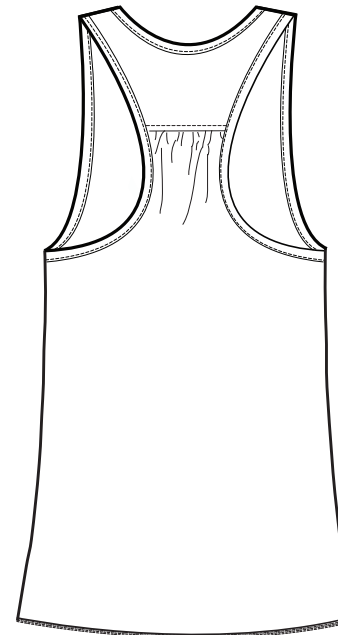

FRONT

BACK

SIZES	XS	S	M	L
A Half Chest 2,5cm below armhole	40,5	43	46	49
B Body Length (from HPS)	67	69	71	73