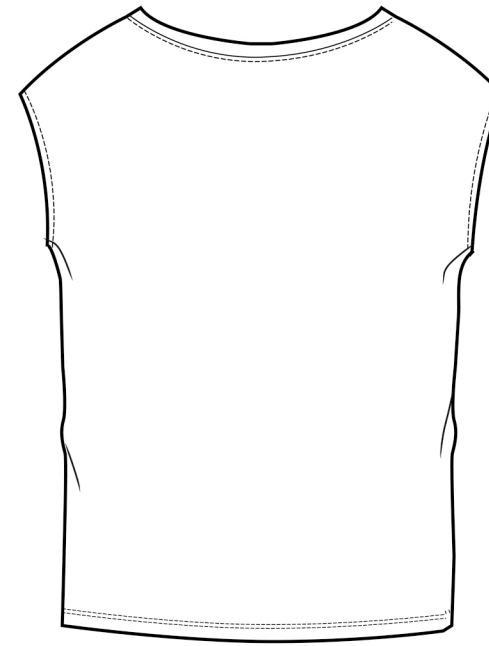

FRONT

BACK

SIZES		XS	S	M	L	XL
A	Half Chest 2,5cm below armhole	44,5	47	50	53	56
B	Body Length (from HPS)	58	60	62	64	65
C	Sleeve length					