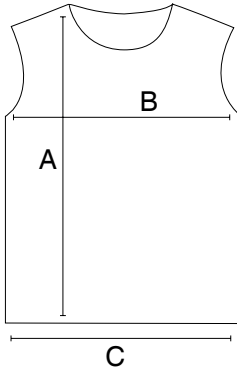

nakedshirt®

Max 175.85

		S	M	L	XL
A	total length	67	70	73	76
B	1/2 chest width	46	49	52	55
C	1/2 bottom width	46	49	52	55

measurements in cm

Errors and mistakes are possible.
Generally normal tolerances are acceptable.
Juni 2017