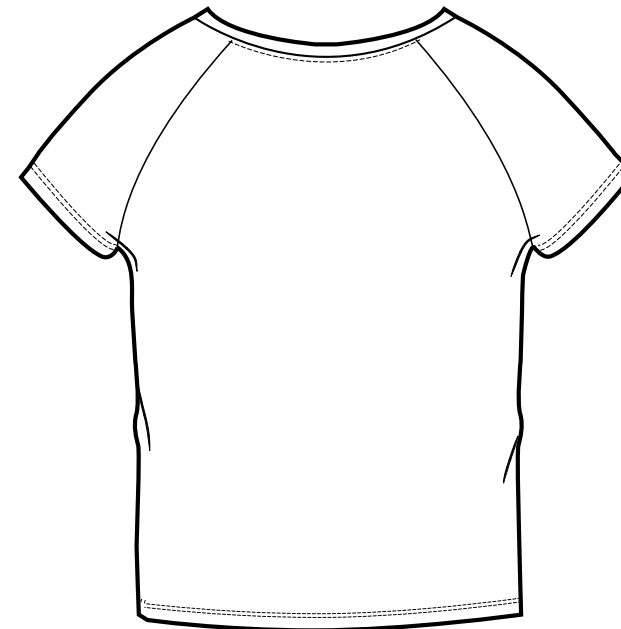

FRONT

BACK

SIZES		XS	S	M	L	XL
A	Half Chest 2,5cm below armhole	49,5	52	55	58	61
B	Body Length (from HPS)	69	71	73	75	76
C	Sleeve length	27	27	28	28	29