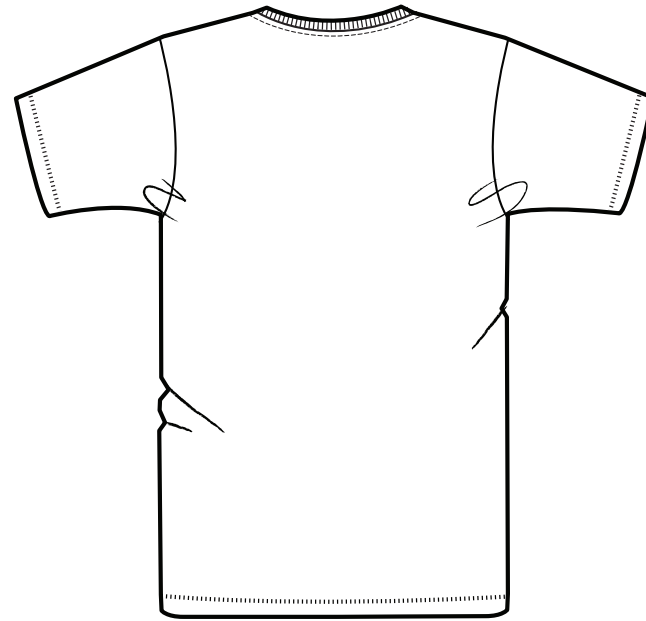

FRONT

BACK

SIZES		S	M	L	XL	XXL
A	Half Chest 2,5cm below armhole	47	50	53	56	59
B	Body Length (from HPS)	68	70	72	74	76
C	Sleeve length	20,5	20,5	21,5	21,5	22,5