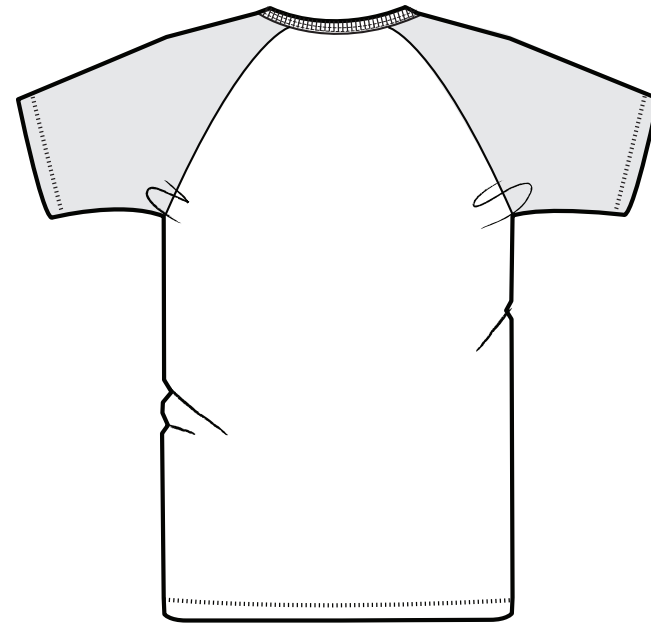

FRONT

BACK

SIZES		S	M	L	XL	XXL
A	Half Chest 2,5cm below armhole	46	49	52	55	58
B	Body Length (from HPS)	69,5	71,5	73,5	75,5	77,5
C	Sleeve length	30	30	31	31	32