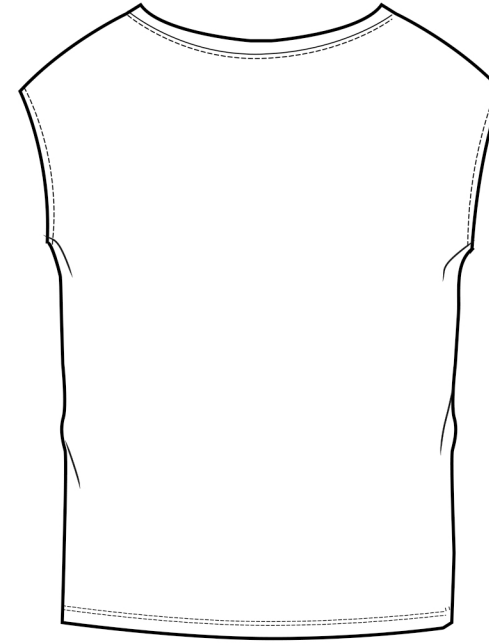

FRONT

BACK

SIZES		XS	S	M	L	XL
A	Half Chest 2,5cm below armhole	44,5	47	50	53	56
B	Body Length (from HPS)	58	60	62	64	65
C	Sleeve length					