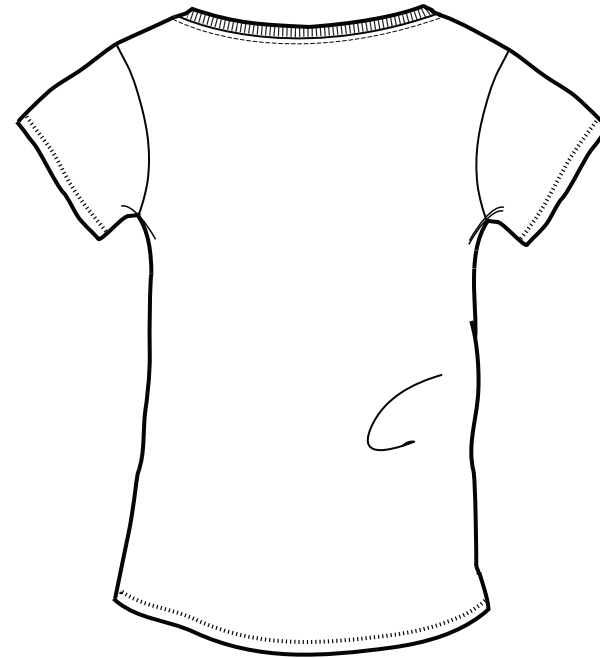

FRONT

BACK

SIZES		XS	S	M	L	XL	XXL
A	Half Chest 2,5cm below armhole	42	44,5	47,5	50,5	53,5	56,5
B	Body Length (from HPS)	62	64	66	68	69	69
C	Sleeve length	15	15	16	16	17	17