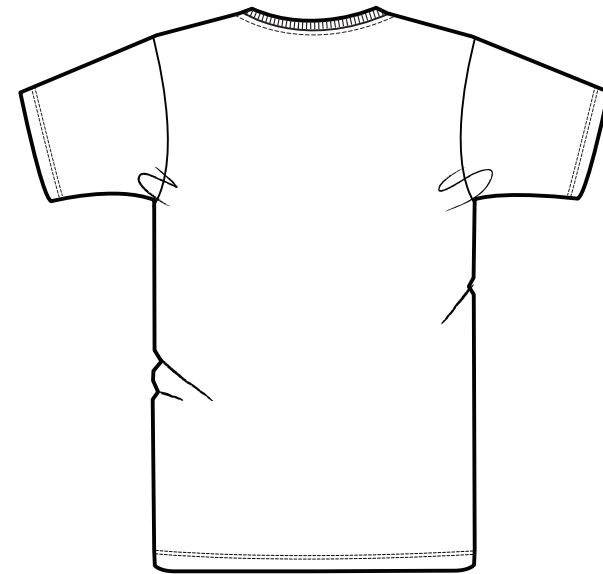

FRONT

BACK

SIZES		3-4 y	5-6y	7-8y	9-11y	12-14y
A	Half Chest 2,5cm below armhole	33	35	37	40	43
B	Body Length (from HPS)	45	49	53	57	61
C	Sleeve length	11,5	12,5	13,5	15	16,5