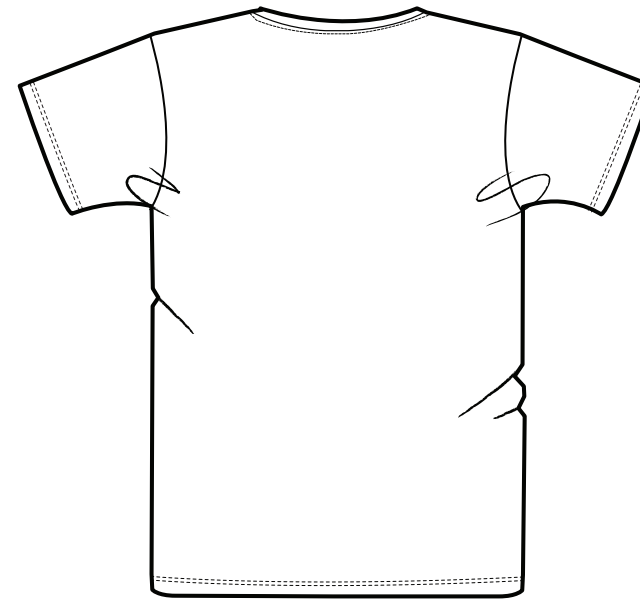

FRONT

BACK

SIZES		S	M	L	XL	XXL
A	Half Chest 2,5cm below armhole	51	54	57	60	63
B	Body Length (from HPS)	68	70	72	74	76
C	Sleeve length	16,5	16,5	17,5	17,5	18,5