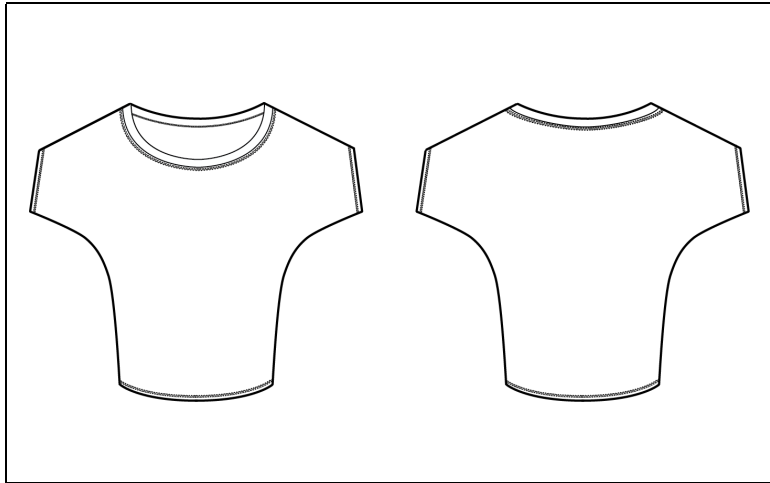

MEASUREMENT SPECIFICATION REPORT

STYLE # 8806 WOMEN'S FLOWY CIRCLE TOP

FABRICATION

65% Polyester, 35% Viscose

52% Polyester, 48% Viscose

Point of Measurement (inches)

Chest

Body Length From HPS

S	M	L	XL	2XL
34 1/2	35 1/4	36 1/4	37 1/4	38 1/4
26	26 1/2	27 1/8	27 3/4	28 3/8

Disclaimer: Please note that the above sizing chart is subject to change. For more detailed information, please contact a Bella + Canvas Customer Service Representative.