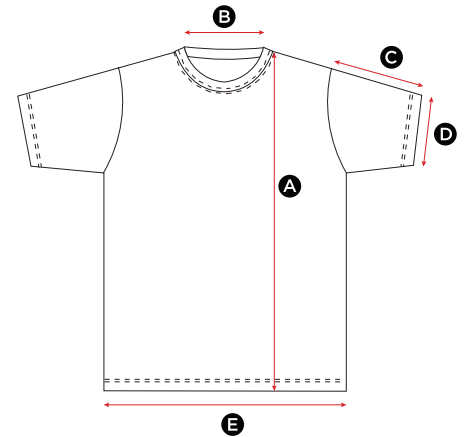

Mens Ladies Kids

SG15 Men's T-Shirt 150.52

MEASUREMENTS	S	M	L	XL	2XL	3XL	4XL	5XL
A Length	68.5	71	73.5	76	78.5	81	83.5	86
B Back neck opening	16.5	17.5	18	18.5	18.5	19	19.5	20
C Sleeve length	18	19	20	21	22	23	24	25
D Sleeve width opening	17	18	19	20	21	22	23	24
E Bottom hem opening	50	53	56	59	62	65	69	73

in cm

All measurements are within industry standard tolerances and are product dependent.

SG15F Ladies' T-Shirt 134.52

MEASUREMENTS	XS	S	M	L	XL	2XL
A Length	57.5	60	62.5	65	67.5	70
B Back neck opening	18	18.5	19	19.5	20	20.5
C Sleeve length	12.5	13.5	14.5	15.5	16.5	17.5
D Sleeve width opening	12.5	13.5	14.5	15.5	16.5	17.5
E Bottom hem opening	41	44	47	50	53	56

in cm

All measurements are within industry standard tolerances and are product dependent.

SG15K Kids' T-Shirt 158.52

MEASUREMENTS	(Years) 1-2	3-4	5-6	7-8	9-10	11-12
	(CM) 90	104	116	128	140	152
A Length	40	43	47	51	55	63
B Back neck opening	15.5	16	16	16	16.5	16.5
C Sleeve length	10.5	11.5	12.5	13.5	14.5	15.5
D Sleeve width opening	10.5	11.5	12.5	13.5	14.5	15.5
E Bottom hem opening	31	34	37	40	43	46

in cm

All measurements are within industry standard tolerances and are product dependent.

SG15 Men's T-Shirt 150.52

GRÖßE	S	M	L	XL	2XL	3XL	4XL	5XL
A Länge	68.5	71	73.5	76	78.5	81	83.5	86
B Halsausschnitt hinten	16.5	17.5	18	18.5	18.5	19	19.5	20
C Ärmellänge	18	19	20	21	22	23	24	25
D Weite der Ärmelöffnung	17	18	19	20	21	22	23	24
E Bundöffnung	50	53	56	59	62	65	69	73