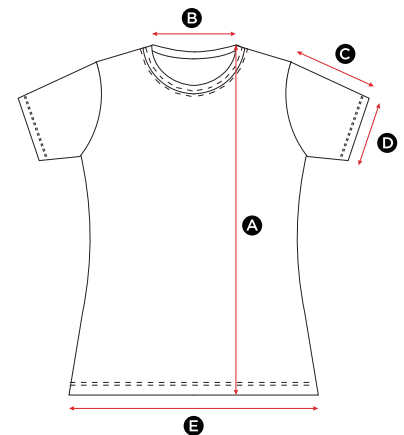

Mens Ladies Kids

SG15 Men's T-Shirt 150.52

MEASUREMENTS	S	M	L	XL	2XL	3XL	4XL	5XL
A Length	68.5	71	73.5	76	78.5	81	83.5	86
B Back neck opening	16.5	17.5	18	18.5	18.5	19	19.5	20
C Sleeve length	18	19	20	21	22	23	24	25
D Sleeve width opening	17	18	19	20	21	22	23	24
E Bottom hem opening	50	53	56	59	62	65	69	73

in cm

All measurements are within industry standard tolerances and are product dependent.

SG15F Ladies' T-Shirt 134.52

MEASUREMENTS	XS	S	M	L	XL	2XL
A Length	57.5	60	62.5	65	67.5	70
B Back neck opening	18	18.5	19	19.5	20	20.5
C Sleeve length	12.5	13.5	14.5	15.5	16.5	17.5
D Sleeve width opening	12.5	13.5	14.5	15.5	16.5	17.5
E Bottom hem opening	41	44	47	50	53	56

in cm

All measurements are within industry standard tolerances and are product dependent.

SG15K Kids' T-Shirt 158.52

MEASUREMENTS	(Years) 1-2	3-4	5-6	7-8	9-10	11-12
	(CM) 90	104	116	128	140	152
A Length	40	43	47	51	55	63
B Back neck opening	15.5	16	16	16	16.5	16.5
C Sleeve length	10.5	11.5	12.5	13.5	14.5	15.5
D Sleeve width opening	10.5	11.5	12.5	13.5	14.5	15.5
E Bottom hem opening	31	34	37	40	43	46

in cm

All measurements are within industry standard tolerances and are product dependent.

SG15 Men's T-Shirt 150.52

GRÖßE	S	M	L	XL	2XL	3XL	4XL	5XL
A Länge	68.5	71	73.5	76	78.5	81	83.5	86
B Halsausschnitt hinten	16.5	17.5	18	18.5	18.5	19	19.5	20
C Ärmellänge	18	19	20	21	22	23	24	25
D Weite der Ärmelöffnung	17	18	19	20	21	22	23	24
E Bundöffnung	50	53	56	59	62	65	69	73