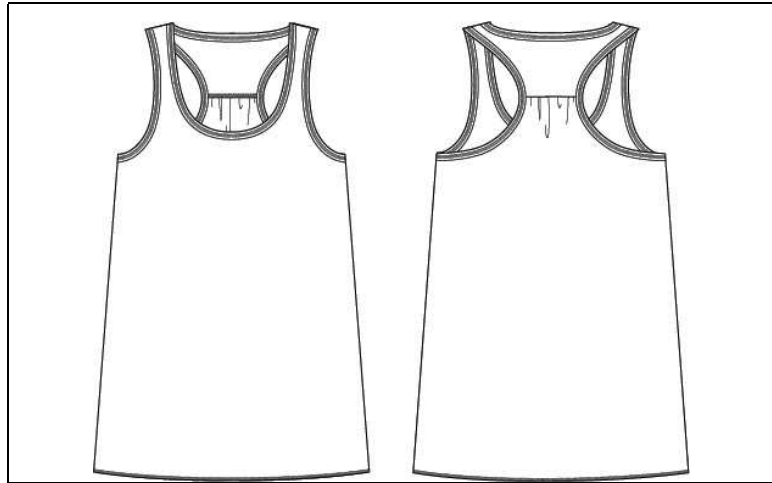

MEASUREMENT SPECIFICATION REPORT

STYLE # 8800 FLOWY TANK

FABRICATION

65% Polyester, 35% Viscose

91% Polyester, 9% Combed and Ring-Spun Cotton

70% Rayon, 30% Polyester

52% Polyester, 48% Viscose

Point of Measurement (inches)

	XS	S	M	L	XL	2XL
Chest	15 1/4	15 7/8	16 1/2	17 3/8	18 1/4	19 1/8
Center Front Length	18 1/4	19 1/4	19 3/4	20 3/8	21	21 5/8

Disclaimer: Please note that the above sizing chart is subject to change. For more detailed information, please contact a Bella + Canvas Customer Service Representative.