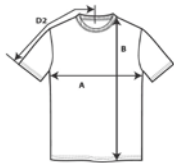

### DETAILS

<b>Weight</b>	159.0 G/SqM (White 156.0 G/SqM)
<b>Content</b>	100% Polyester 1/150/136
<b>Features</b>	Classic fit with side seam Moisture wicking and antimicrobial properties Seamed single needle 3/4" collar Tearaway label Twin needle sleeve and bottom hems
<b>Sizes</b>	S-3XL
<b>Case Packs</b>	S - 3XL 3 DOZEN
<b>Colours</b>	11
<b>SKU's</b>	66