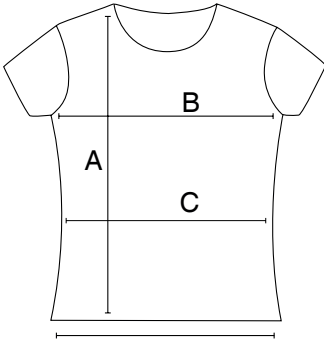

nakedshirt®

Penny 120.85

		S	M	L	XL
A	total length	60	63	66	69
B	1/2 chest width	41	45	48	51,5
C	1/2 waist width	35	39	42	45,5
D	1/2 bottom width	40	44	47	51

measurements in cm

Errors and mistakes are possible.
Generally normal tolerances are acceptable.
Juni 2017