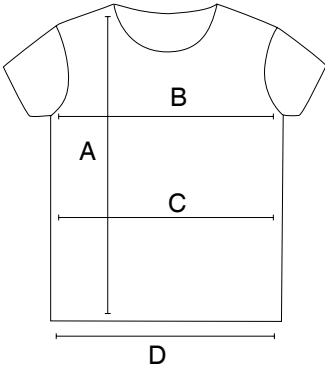

nakedshirt®

Cliff 180.85

		S	M	L	XL	2XL
A	total length	68	71	74	77	80
B	1/2 chest width	49	52	55	58	60
C	1/2 waist width	49	52	55	58	60
D	1/2 bottom width	49	52	55	58	60

measurements in cm

Errors and mistakes are possible.
Generally normal tolerances are acceptable.
Juni 2017