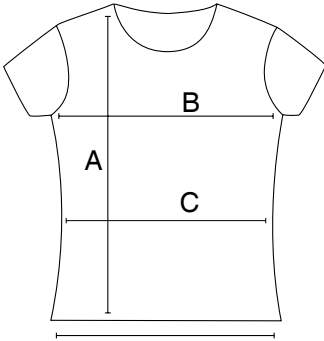

nakedshirt®

Lisa 130.85

		XS	S	M	L	XL
A	total length	59	62	65	68	71
B	1/2 chest width	43	45	47	49	51
C	1/2 waist width	40	42	44	46	48
D	1/2 bottom width	38	40	42	44	46

measurements in cm

Errors and mistakes are possible.
Generally normal tolerances are acceptable.
Juni 2017