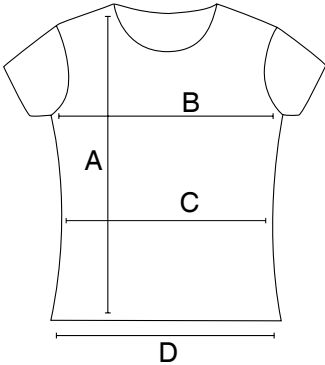

## Brenda 139.85

		S	M	L	XL
A	total length	59	62	64,5	67
B	1/2 chest width	41	45	48	51,5
C	1/2 waist width	35	39	42	45,5
D	1/2 bottom width	38	42	45	48,5

measurements in cm

Errors and mistakes are possible.  
Generally normal tolerances are acceptable.  
Juni 2017