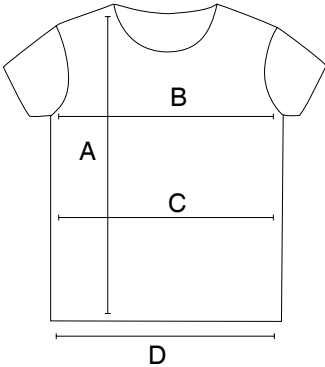

nakedshirt®

Jack 162.85

		S	M	L	XL	2XL
A	total length	68	71	74	77	80
B	1/2 chest width	49	52	55	58	60
C	1/2 waist width	49	52	55	58	60
D	1/2 bottom width	49	52	55	58	60

measurements in cm

Errors and mistakes are possible.
Generally normal tolerances are acceptable.
Juni 2017