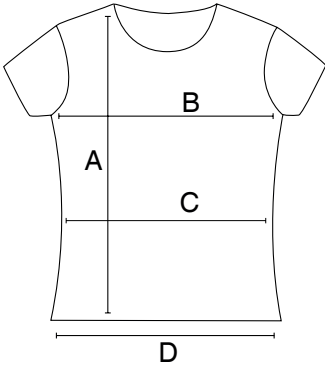

nakedshirt®

Ben 151.85

		S	M	L	XL	2XL
A	total length	68	71	73	76	78
B	1/2 chest width	49	52	56	59	62
C	1/2 waist width	46	49	53	56	59
D	1/2 bottom width	47	50	54	57	60

measurements in cm

Errors and mistakes are possible.
Generally normal tolerances are acceptable.
Juni 2017