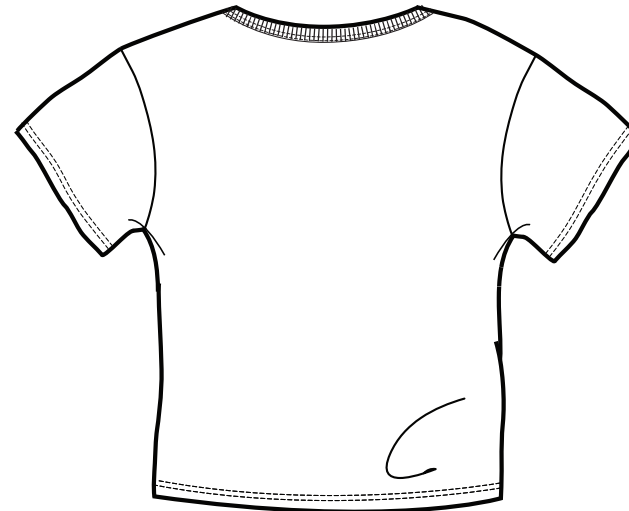

FRONT

BACK

SIZES		XS	S	M	L
A	Half Chest 2,5cm below armhole	39,5	42	45	48
B	Body Length (from HPS)	48	50	52	54
C	Sleeve length	14	14	15	15