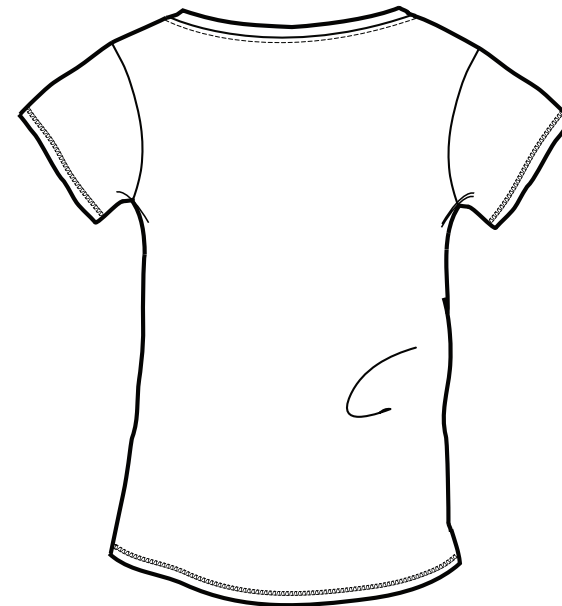

FRONT

BACK

SIZES		XXS	XS	S	M	L	XL
A	Half Chest 2,5cm below armhole	39,5	42	44,5	47,5	50,5	53,5
B	Body Length (from HPS)	60	62	64	66	68	69
C	Sleeve length	14	15	15	16	16	16,5