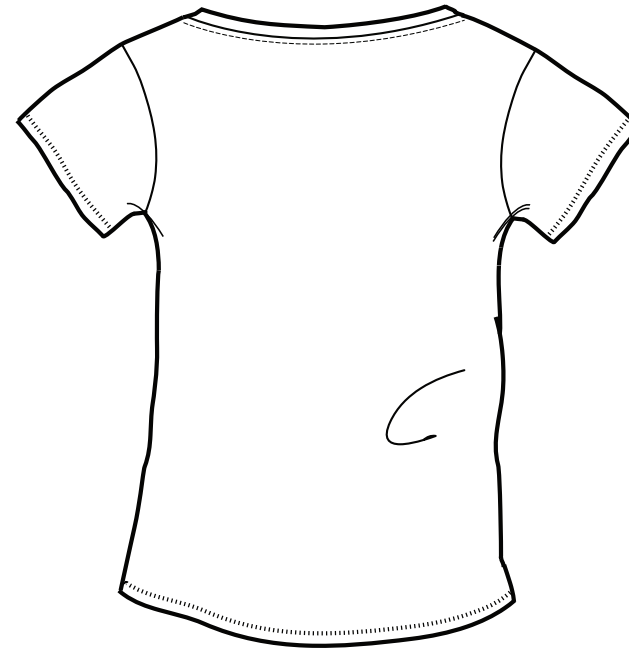

FRONT

BACK

SIZES		XS	S	M	L	XL	XXL
A	Half Chest 2,5cm below armhole	42	44,5	47,5	50,5	53,5	56,5
B	Body Length (from HPS)	62	64	66	68	69	69
C	Sleeve length	15	15	16	16	17	17