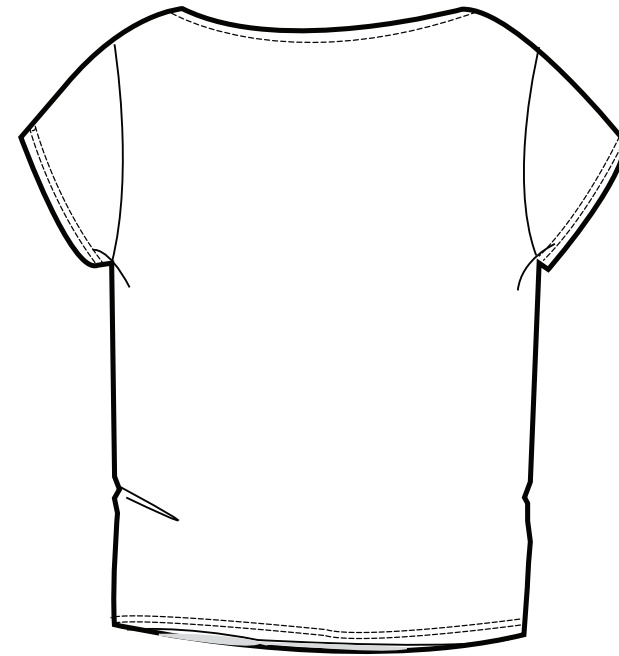

FRONT

BACK

SIZES		XS	S	M	L	XL
A	Half Chest 2,5cm below armhole	43,5	46	49	52	55
B	Body Length (from HPS)	60	62	64	66	67
C	Sleeve length	11	11	12	12	13