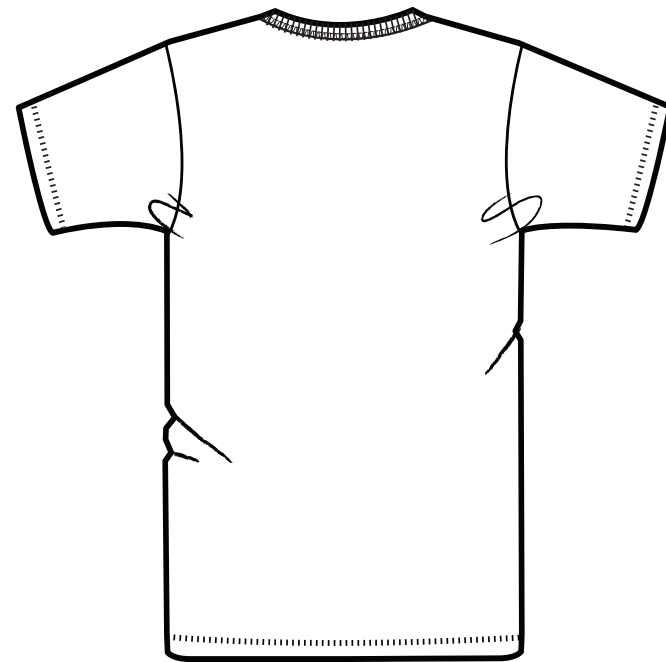

FRONT

BACK

SIZES		XXS	XS	S	M	L	XL	XXL	3XL
A	Half Chest 2,5cm below armhole	41	44	47	50	53	56	59	62
B	Body Length (from HPS)	65,5	67,5	69,5	71,5	73,5	75,5	77,5	79,5
C	Sleeve length	18	18	19	19	20	20	21	22