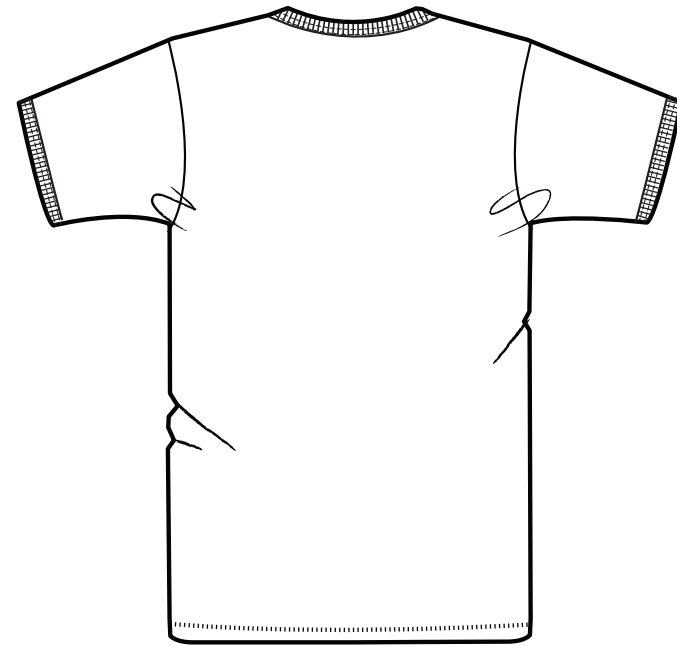

FRONT

BACK

SIZES		S	M	L	XL	XXL
A	Half Chest 2,5cm below armhole	48	51	54	57	60
B	Body Length (from HPS)	69,5	71,5	73,5	75,5	77,5
C	Sleeve length	20	20	21	21	22