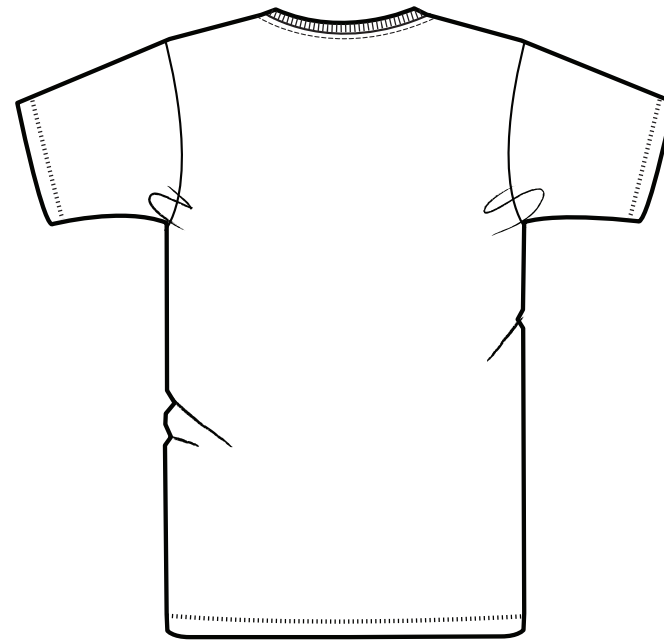

FRONT

BACK

SIZES		S	M	L	XL	XXL
A	Half Chest 2,5cm below armhole	48	51	54	57	60
B	Body Length (from HPS)	69,5	71,5	73,5	75,5	77,5
C	Sleeve length	21	21	22	22	23